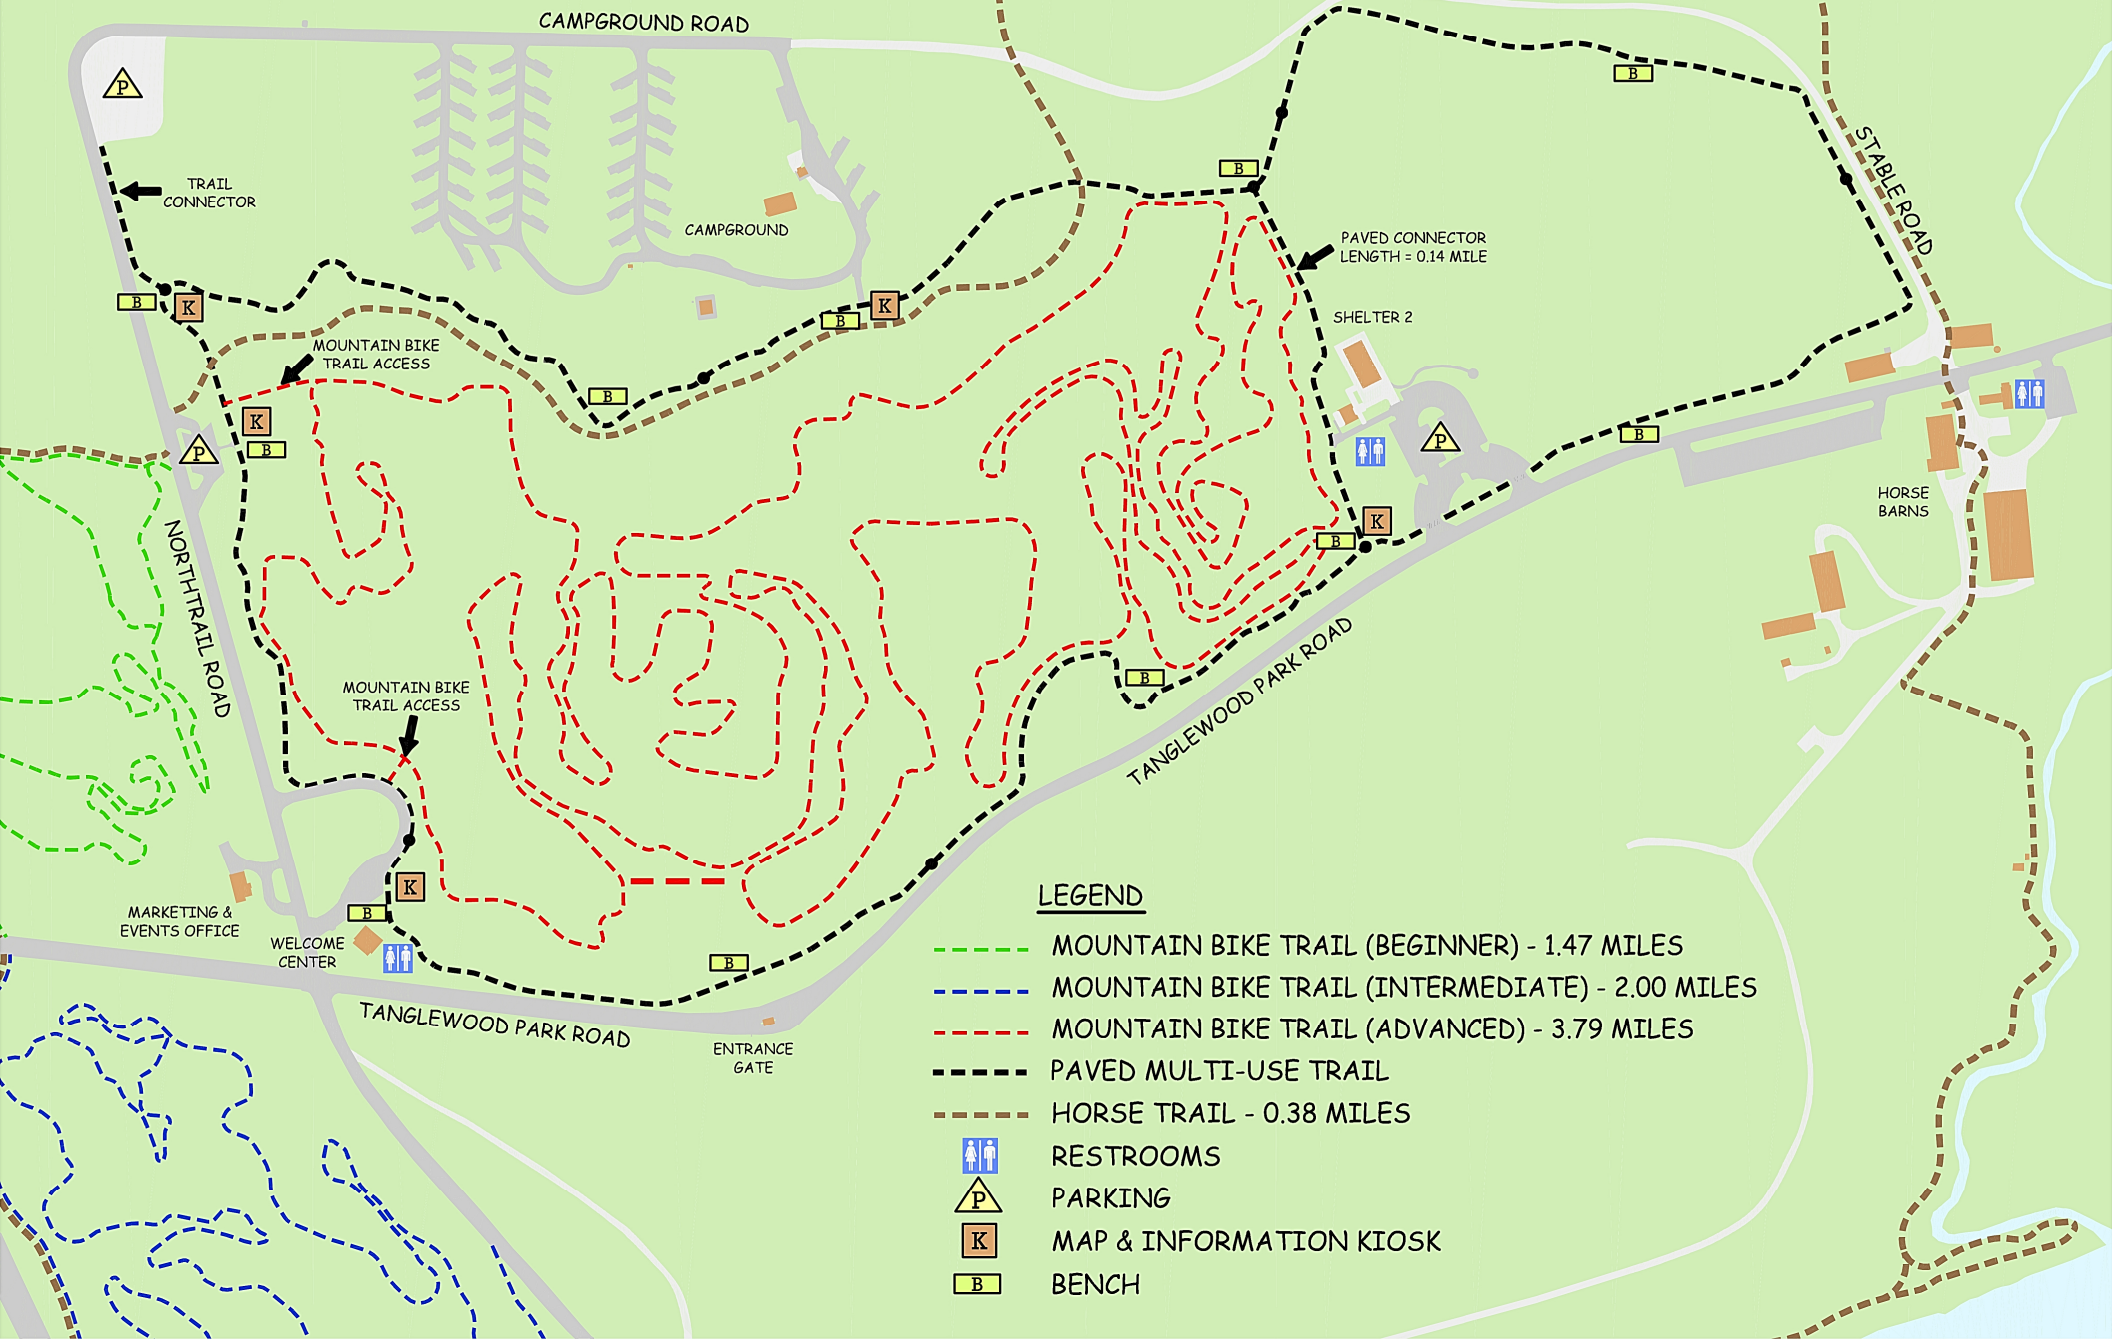

NORTH CENTRAL TRAILS (ADVANCED BIKE TRAILS)

LEGEND

- - - MOUNTAIN BIKE TRAIL (BEGINNER) - 1.47 MILES
- - - MOUNTAIN BIKE TRAIL (INTERMEDIATE) - 2.00 MILES
- - - MOUNTAIN BIKE TRAIL (ADVANCED) - 3.79 MILES
- - - PAVED MULTI-USE TRAIL
- - - HORSE TRAIL - 0.38 MILES
-  RESTROOMS
-  PARKING
-  MAP & INFORMATION KIOSK
-  BENCH